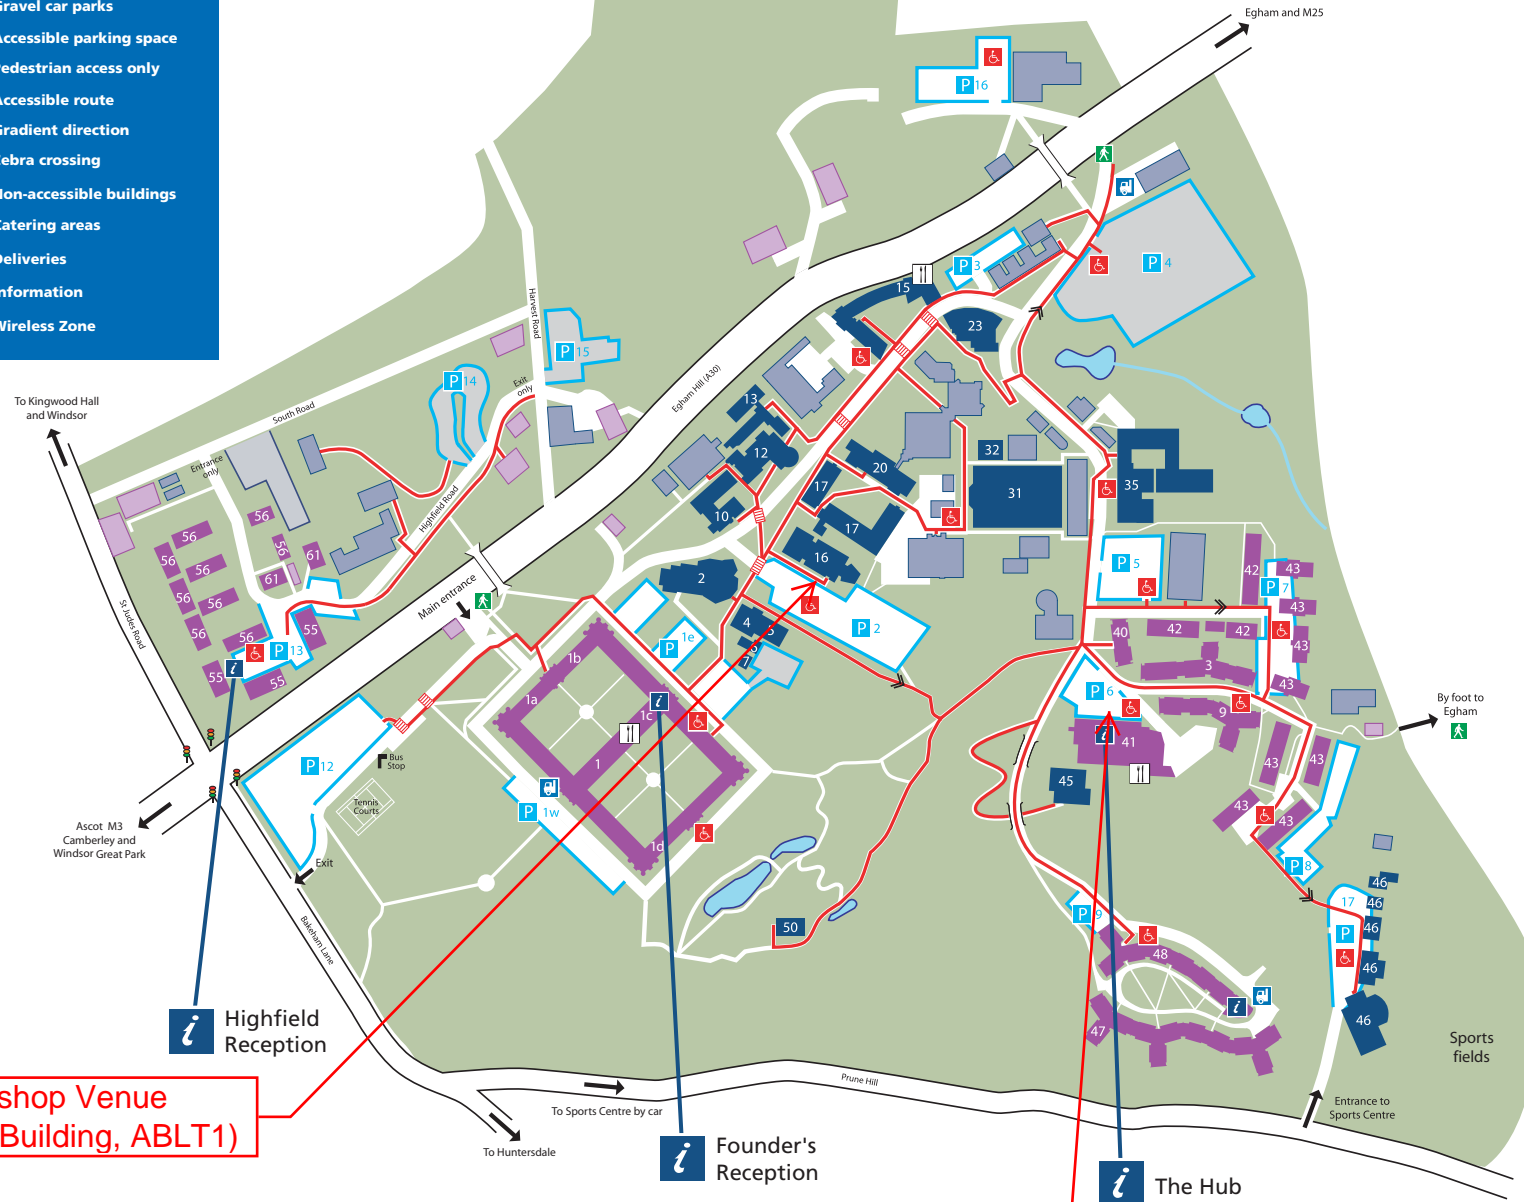

## Key

- Conference areas
- Accommodation
- Car parks (1-17)
- Gravel car parks
- Accessible parking space
- Pedestrian access only
- Accessible route
- Gradient direction
- Zebra crossing
- Non-accessible buildings
- Catering areas
- Deliveries
- Information
- Wireless Zone

## Conference & banqueting areas

- 1 Founder's Building
- 1a Picture Gallery
- 1c Founder's Dining Hall
- 1d Main Lecture Theatre
- 2 Windsor Building
- 12 Moore Building
- 13 Moore Annexe
- 15 International Building, Cafe Jules
- 16 Arts Building**
- 17 McCrea Building
- 20 Horton Building (upper floor)
- 23 Students' Union
- 31 Bourne Laboratory
- 32 Munro Fox Lecture Theatre
- 35 Queen's Building
- 41 The Hub**
- 50 Jane Holloway Lecture Hall

## Accommodation

- 1 Founder's Building
- 3 Butler Hall
- 9 Tuke Hall
- 40 Williamson Hall
- 41 The Hub**
- 42 Reid Hall
- 43 Runnymede Halls 1&2
- 47 Wedderburn Hall
- 48 Gowar Hall (incorporating Sang Il Lee)
- 55 Highfield Court
- 56 Penrose Court (Houses)
- 61 Penrose Court (Flats)

A more detailed guide to the practical nature of the College's accessible routes for the mobility impaired is available through the Educational Support Office (based in the Founder's Building)